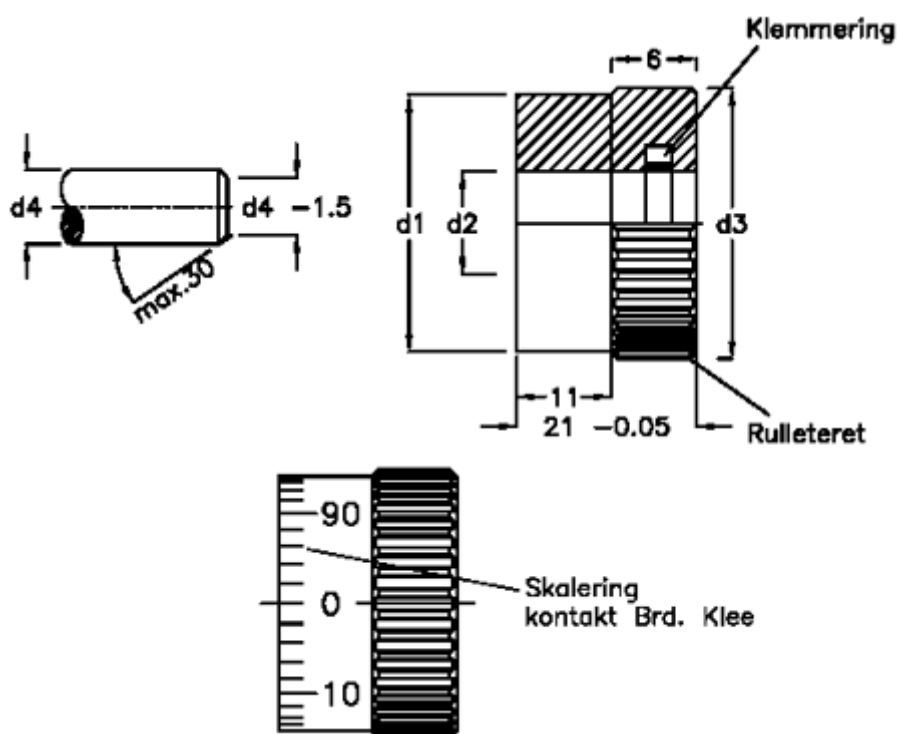

Data Sheet

Article number: 20626172M
Description: E+G Skale ring
GN 164-30-B14-MCR

Measures

$d1 = 30$
 $d2 = 14$
 $d3 = 31,7$
 $d4 = 12/14$